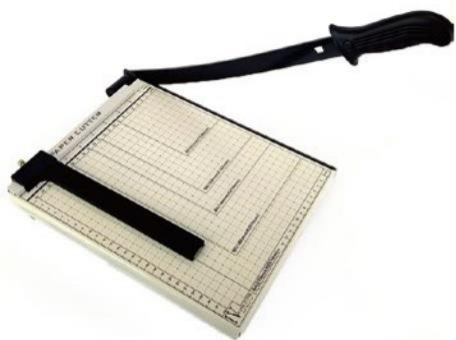

## PVC Card Punch

Mode	SYPCP-001
Package	12 pcs/mid box, 8 mid boxes/carton
Material	metal
Hole size	3*15mm of elliptical hole

Special for punching, reinforced metal blade, with no burrs during punching

## Paper Cover

Mode	SYPC-001
Size	A3,A4
Weight	70g, 80g, 100g, 180g, 230g, etc
Color	blue, white, black brown, cream, dark green, red, orange, pink, yellow, etc