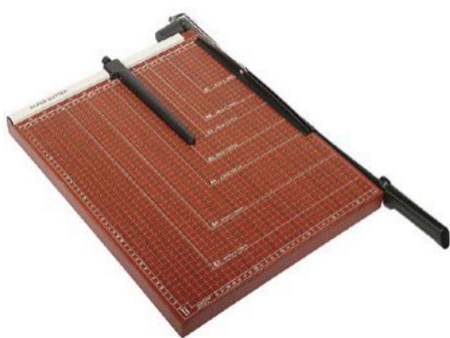

Mode:	B4 SYPCT-001-W
Color	Reddish Brown
Single Net Weight	2.1 kg
Product size	565X320X60mm
Cutable size	380X300mm